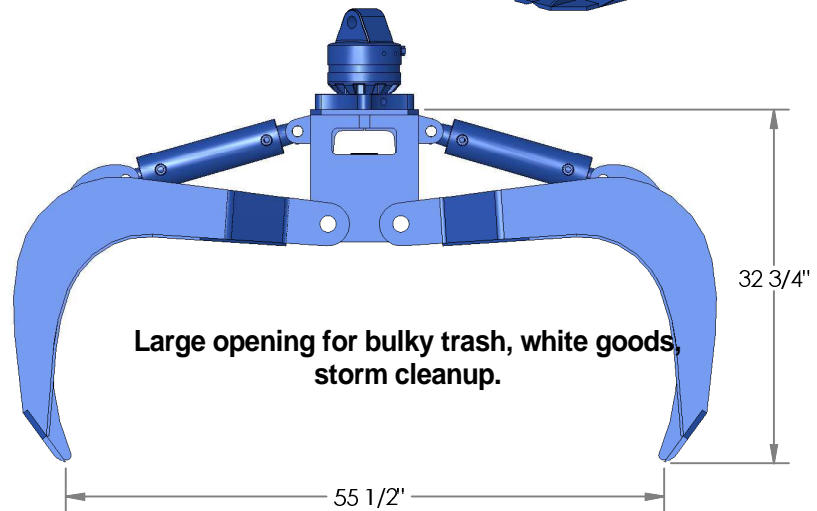

8 7 6 5 4 3 2 1

5 ton continuous rotator standard
Eye hook, non rotation optional.
We customize a link for your crane.

1/4" thick high tensile steel wrap.
Full length tines for rigidity and strength.
(2) 3" dia. 3000 psi. cylinders standard.
Appx. weight 515 lbs. (w/ rotation)

Robust, compact head suited for storage
in tight spaces.

D
C
B
A

D
C
B
A

Large opening for bulky trash, white goods,
storm cleanup.

Width can be custom made
to your specification.

MATERIAL	NAME	DATE
FINISH	DRAWN: BJS	7/21/09
	CHECKED:	
	ENG. APPR.:	
	MFG. APPR.:	
	Q.A.:	
	TITLE:	
DO NOT SCALE DRAWING		

HEIDEN INC.
4624 EXPO DRIVE
MANITOWOC, WI 54220
www.heidenco.com

SIZE	DRWG. NO.	REV.
B	HC60 Series Trash	
SCALE: 1:16	WEIGHT: 466-lb	SHEET 1 OF 1

8 7 6 5 4 3 2 1