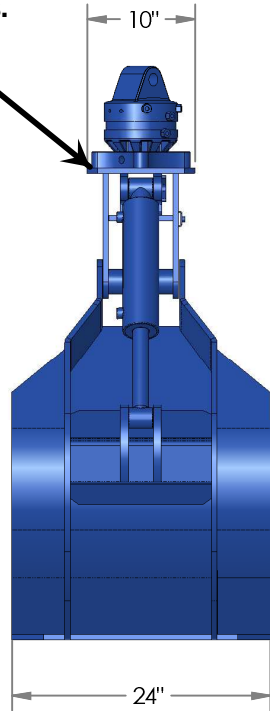

8 7 6 5 4 3 2 1

5 ton continuous rotator standard
Eye hook, non rotation optional.
We customize a link for your crane.

1/4" thick high tensile steel wrap.
Full length tines for rigidity and strength.
(2) 3" dia. 3000 psi. cylinders standard.
Appx. weight 515 lbs. (w/ rotation)

Robust, compact head suited for storage
in tight spaces.

D
C
B
A

D
C
B
A

Large opening for bulky trash, white goods,
storm cleanup.

Width can be custom made
to your specification.

MATERIAL	NAME	DATE
FINISH	DRAWN: BJS	7/21/09
	CHECKED:	
	ENG. APPR.:	
	MFG. APPR.:	
	Q.A.:	
	TITLE:	
DO NOT SCALE DRAWING		

HEIDEN INC.
4624 EXPO DRIVE
MANITOWOC, WI 54220
www.heidenco.com

SIZE	DRWG. NO.	REV.
B	HC60 Series Trash	
SCALE: 1:16	WEIGHT: 466-lb	SHEET 1 OF 1

8 7 6 5 4 3 2 1