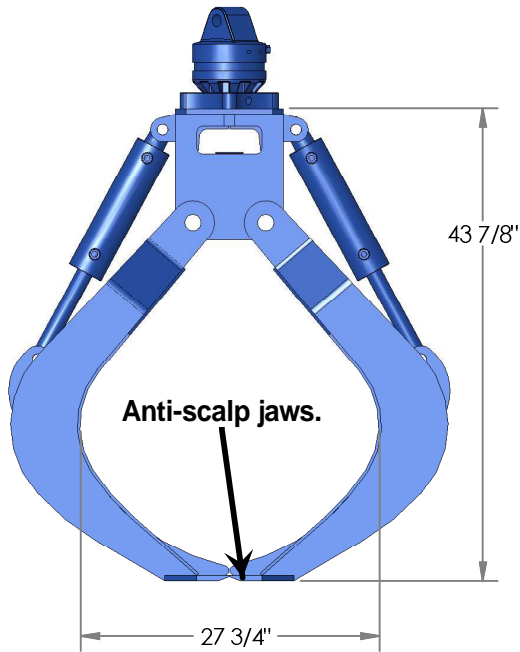

8 7 6 5 4 3 2 1

5 ton continuous rotator standard
Eye hook, non rotation optional.
We customize a link for your crane.

1/4" thick high tensile steel wrap.
Full length tines for rigidity and strength.
(2) 3" dia. 3000 psi. cylinders standard.
Appx. weight 515 lbs. (w/ rotation)

Robust, compact head suited for storage
in tight spaces.

D
C
B
A

D
C
B
A

Large opening for bulky trash, white goods,
storm cleanup.

Width can be custom made
to your specification.

MATERIAL	NAME	DATE
FINISH	DRAWN: BJS	7/21/09
	CHECKED:	
	ENG. APPR.:	
	MFG. APPR.:	
	Q.A.:	
	TITLE:	
DO NOT SCALE DRAWING		

HEIDEN INC.
4624 EXPO DRIVE
MANITOWOC, WI 54220
www.heidenco.com

SIZE	DRWG. NO.	REV.
B	HC60 Series Trash	
SCALE: 1:16	WEIGHT: 466-lb	SHEET 1 OF 1

8 7 6 5 4 3 2 1