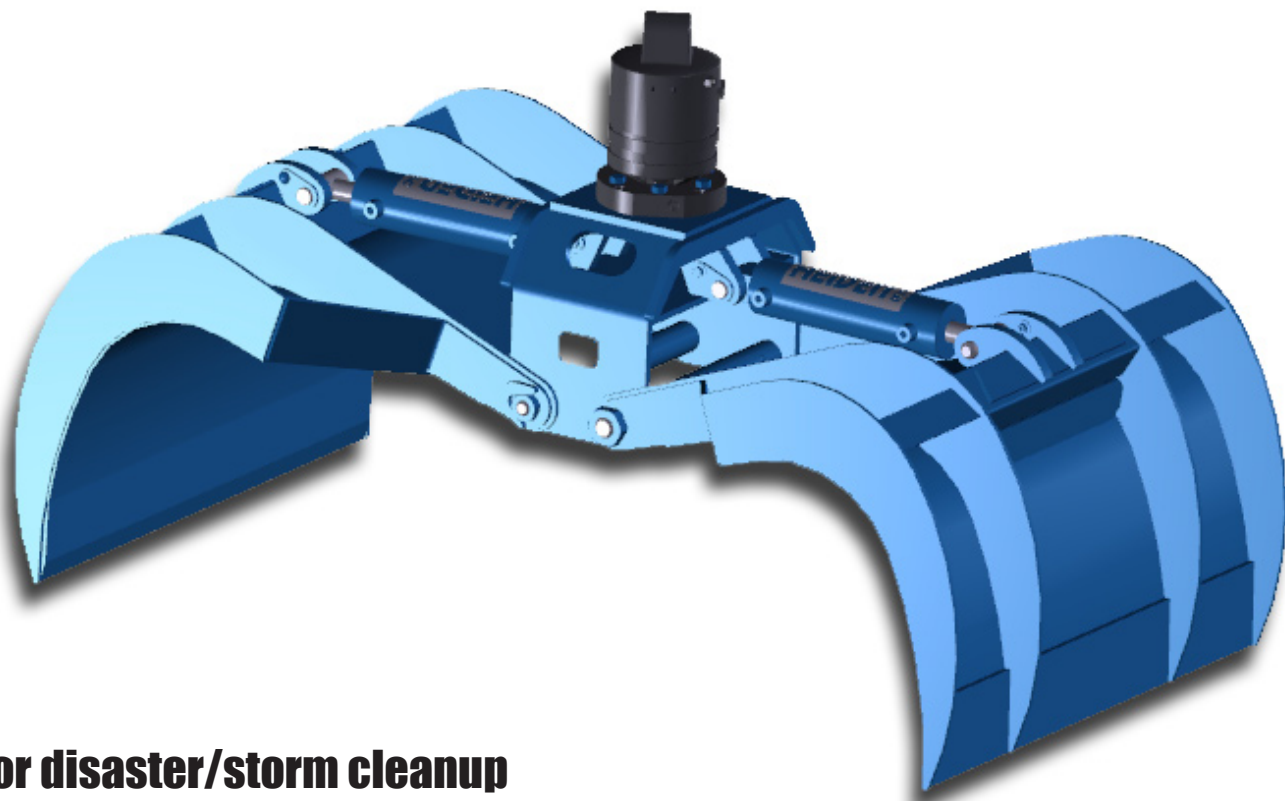

**HEIDEN
INC**

Crane Attachments

Trash Grapples

20 Series

- **Ideal for disaster/storm cleanup**
- **Municipalities-curb side pickup of heavy items, refrigerators, mattresses, etc.**
- **Recycling centers-tires, mulch, etc.**
- **Widths to 60", 42" in stock**
- **Heavy duty rotator standard**
- **Made in the USA**