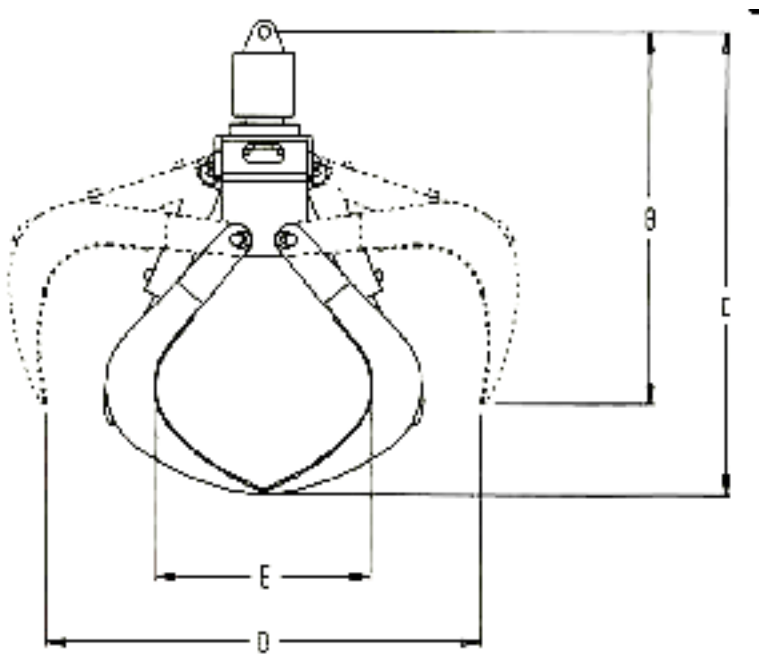

Heiden Inc. 4624 Expo Drive Manitowoc, WI 54220

Phone: 888-682-5779

Fax: 920-682-3174

www.heidenco.com

Trash Grapples 20 Series

Part #	A	B	C	D	E	(Lbs)
--------	---	---	---	---	---	-------

HC20-TG-3/42	42"	40"	58"	70"	32"	1000
--------------	-----	-----	-----	-----	-----	------

HC20-TG-4/42	42"	38"	53"	62"	28"	940
--------------	-----	-----	-----	-----	-----	-----

Heiden Inc. 4624 Expo Drive Manitowoc, WI 54220

Phone: 888-682-5779

Fax: 920-682-3174

www.heidenco.com