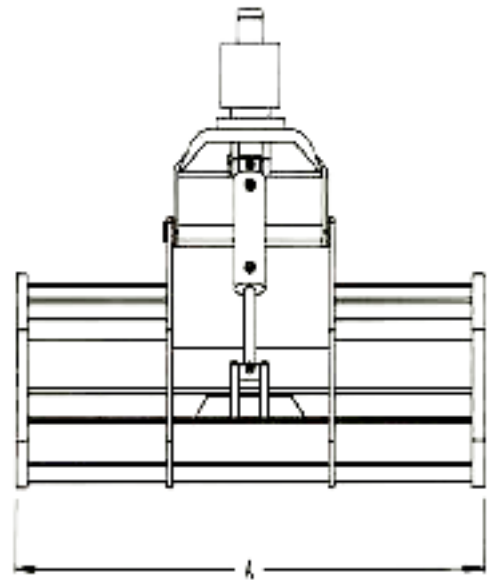

**HEIDEN
INC**

Crane Attachments

Trash Grapples

20 Series

- **Ideal for disaster/storm cleanup**
- **Municipalities-curb side pickup of heavy items, refrigerators, mattresses, etc.**
- **Recycling centers-tires, mulch, etc.**
- **Widths to 60", 42" in stock**
- **Heavy duty rotator standard**
- **Made in the USA**

Heiden Inc. 4624 Expo Drive Manitowoc, WI 54220

Phone: 888-682-5779

Fax: 920-682-3174

www.heidenco.com

Trash Grapples 20 Series

Part #	A	B	C	D	E	(Lbs)
--------	---	---	---	---	---	-------

HC20-TG-3/42	42"	40"	58"	70"	32"	1000
--------------	-----	-----	-----	-----	-----	------

HC20-TG-4/42	42"	38"	53"	62"	28"	940
--------------	-----	-----	-----	-----	-----	-----

Heiden Inc. 4624 Expo Drive Manitowoc, WI 54220

Phone: 888-682-5779

Fax: 920-682-3174

www.heidenco.com