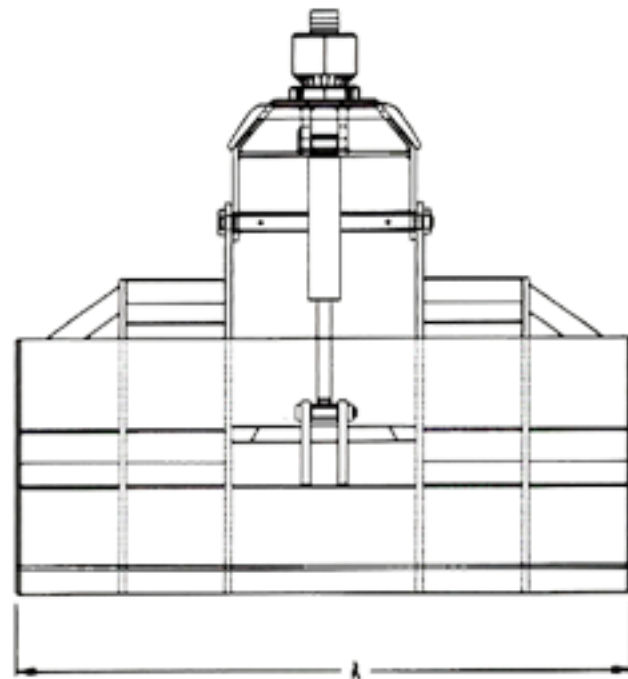

**HEIDEN
INC**

Crane Attachments

Clam Buckets

20 Series

- **Designed for railroad ballast**
- **Can be fitted with teeth for handling ties**
- **Widths to 88" available for special applications**
- **"Time Tested" Design**
- **Made in the USA**

Heiden Inc. 4624 Expo Drive Manitowoc, WI 54220

Phone: 888-682-5779

Fax: 920-682-3174

www.heidenco.com

Clam Buckets 20 Series

Part #	A	B	C	D	E	(Lbs)	Capacity
HC20-S-6	28"	40"	60"	75"	-	830	1/3 yard
HC20-S-4	34"	40"	60"	75"	-	870	1/2 yard
HC20-S-5	42"	40"	60"	75"	-	920	5/8 yard
HC20-S-6	50"	40"	60"	75"	-	985	3/4 yard
HC20-S-8	66"	40"	60"	75"	-	1110	1 yard