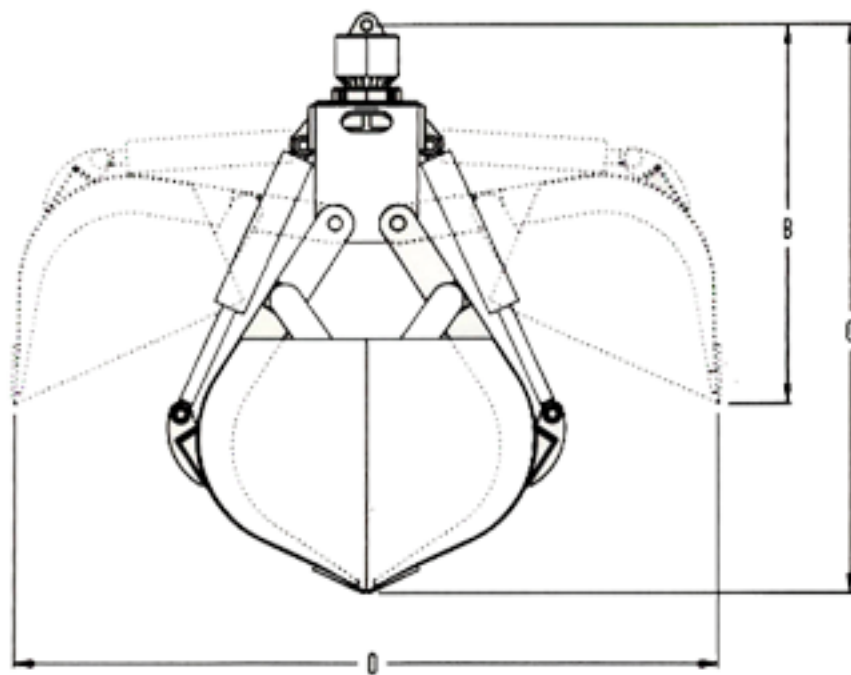

**HEIDEN
INC**

Crane Attachments

Clam Buckets

20 Series

- **Designed for railroad ballast**
- **Can be fitted with teeth for handling ties**
- **Widths to 88" available for special applications**
- **"Time Tested" Design**
- **Made in the USA**

Heiden Inc. 4624 Expo Drive Manitowoc, WI 54220

Phone: 888-682-5779

Fax: 920-682-3174

www.heidenco.com

Clam Buckets 20 Series

Part #	A	B	C	D	E	(Lbs)	Capacity
HC20-S-6	28"	40"	60"	75"	-	830	1/3 yard
HC20-S-4	34"	40"	60"	75"	-	870	1/2 yard
HC20-S-5	42"	40"	60"	75"	-	920	5/8 yard
HC20-S-6	50"	40"	60"	75"	-	985	3/4 yard
HC20-S-8	66"	40"	60"	75"	-	1110	1 yard